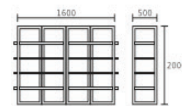

MOBILE BAR

BAR DISPLAY

Size: 1600*500*2000mm
Code: 2030202.002