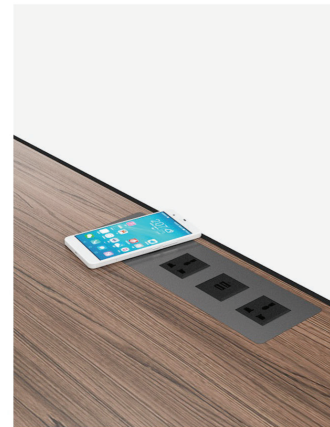

Extendable modesty panel