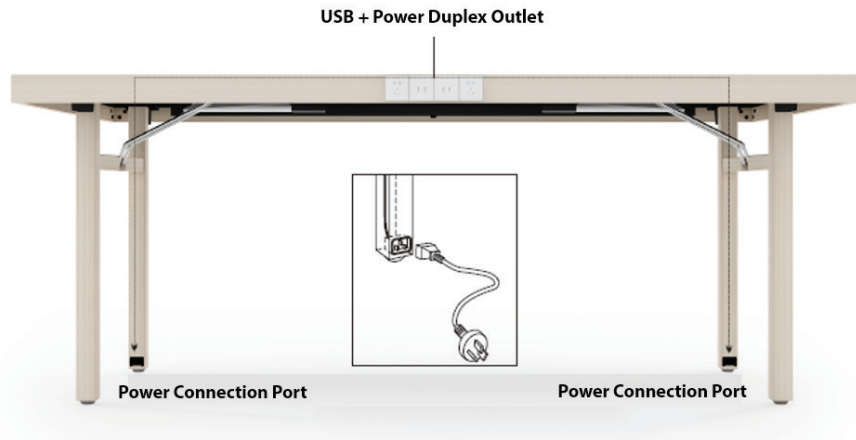

Extendable modesty panel