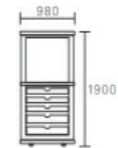

Coffee Service Cabinet
- Cylinder Kiosk Design