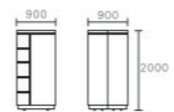

Coffee Service Cabinet
- Concise 2