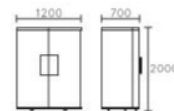

Coffee Service Cabinet
- Concise 1