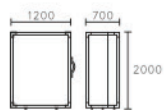

Coffee Service Cabinet
- Luggage Design