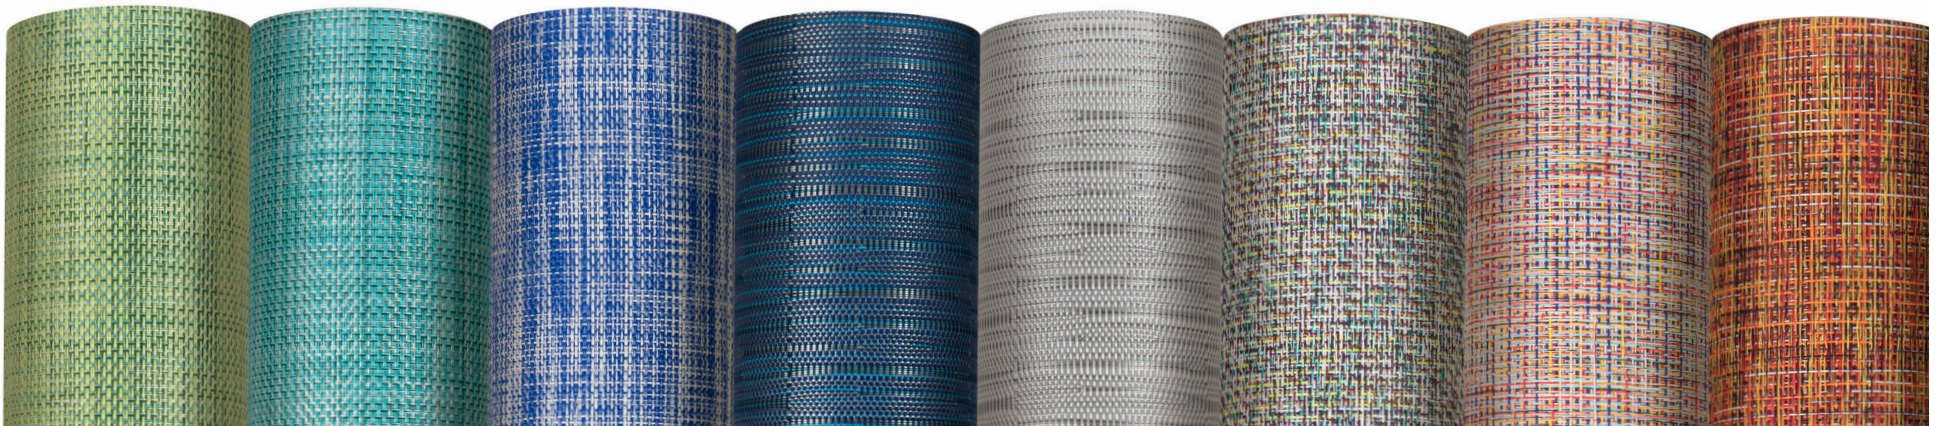

Add color & texture with our metroweave® mats & liners. Edges are Thermosealed™ using our proprietary technique for durability and long-lasting service.

Customizable sizes!

Mesh - Emerald
16" x 12"
pack 12
XPM122GRV83

Mesh - Teal
16" x 12"
pack 12
XPM125HBV83

Mesh - Cobalt
16" x 12"
pack 12
XPM123BLV83

Rush - Blues
16" x 12"
pack 12
XPM119BLV83

Rush - Grey
16" x 12"
pack 12
XPM120GYV83

Twill - Taffy
16" x 12"
pack 12
XPM128BLV83

Twill - Sprinkles
16" x 12"
pack 12
XPM126MUV83

Twill - Saffron
16" x 12"
pack 12
XPM127ORV83