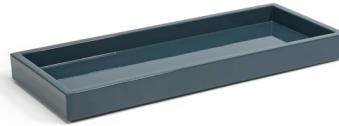

View the entire new york  
collection at [roomthreesixty.com](http://roomthreesixty.com)

**4.25 x 3.25 New York Soap Dish - Peacock**  
 4.25 x 3.25 x .75  
 pack 12  
 RSD010BLT23

**11.75" x 4.5" New York Amenity Tray - Peacock**  
 11.75 x 4.5 x 1  
 pack 6  
 RTR012BLT22