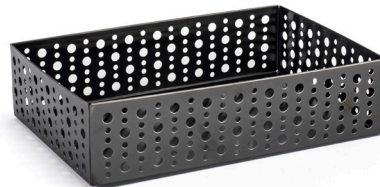

9" x 6" Brushed Stainless Dots Holder - Matte Black

9 x 6 x 2.25
pack 4
BHO042BKS21